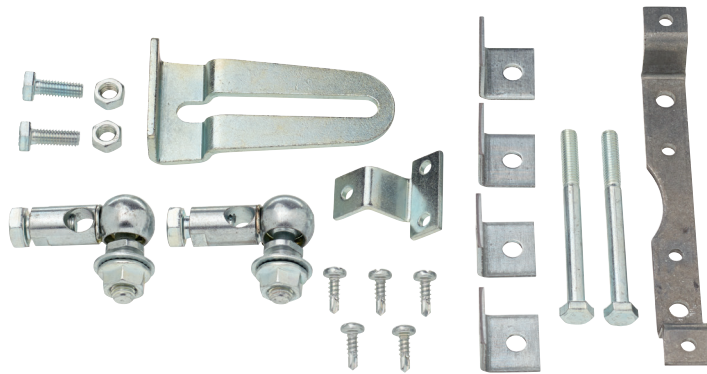

Mounting kit for linkage operation

- for AF..
- 2 Fixing elements
- 4 Fixing brackets
- 2 Ball joint KG8
- 1 Damper crank arm
- 9 Screws and 2 nuts

Technical data

Weight	Weight	0.35 kg
	Packaging size	Single-pack

Product features

Used materials Galvanised steel

Application

Application

Product features

Application