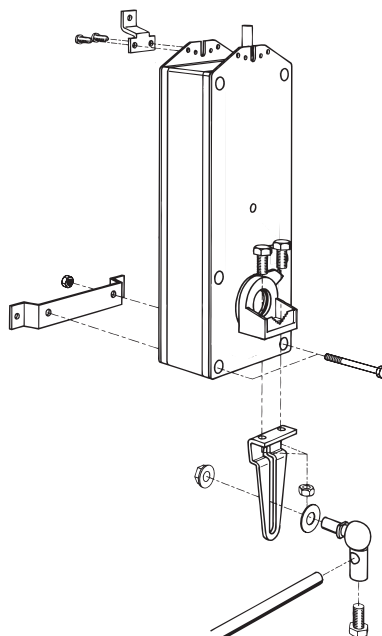

Mounting kit for linkage operation

- for AF..
- 2 Fixing elements
- 4 Fixing brackets
- 2 Ball joint KG8
- 1 Damper crank arm
- 9 Screws and 2 nuts

Technical data

Weight	Weight	0.35 kg
	Packaging size	Single-pack

Product features

Used materials Galvanised steel

Application

Application

Product features

Application