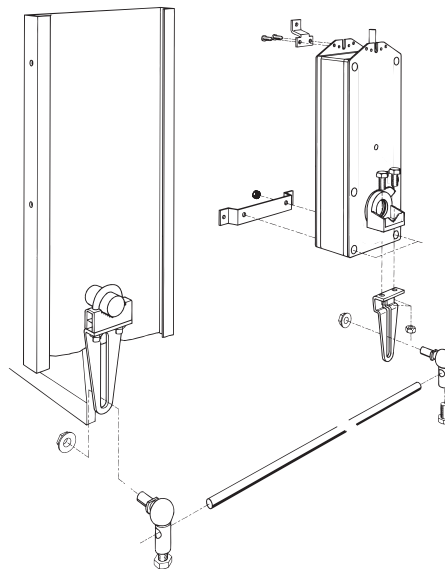

Mounting kit for linkage operation

- for AF..
- 2 Fixing elements
- 4 Fixing brackets
- 2 Ball joint KG8
- 1 Damper crank arm
- 9 Screws and 2 nuts

Technical data

Weight	Weight	0.35 kg
	Packaging size	Single-pack

Product features

Used materials Galvanised steel

Application

Application

Product features

Application