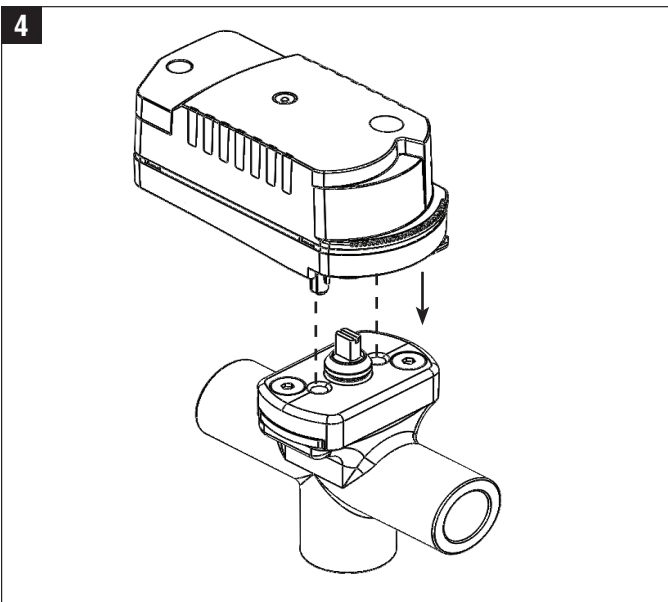

UBLK1000

CQ Series Actuator Retrofit for Taco Zone Valve

Note: Refer to actuator instruction sheet for wiring.