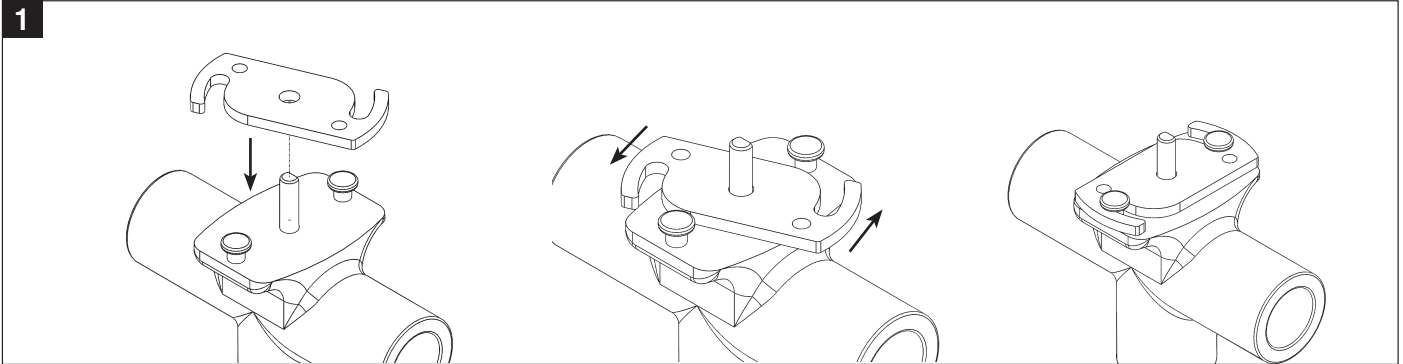

UBLK1000

CQ Series Actuator Retrofit for Taco Zone Valve

Note: Refer to actuator instruction sheet for wiring.