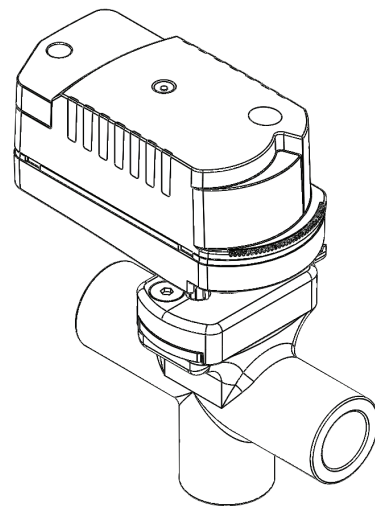

UBLK1000

CQ Series Actuator Retrofit for Taco Zone Valve

Note: Refer to actuator instruction sheet for wiring.