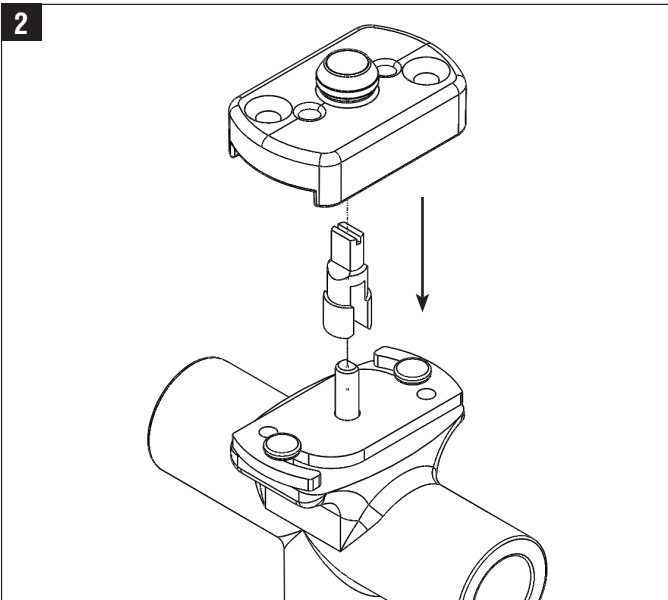

UBLK1000

CQ Series Actuator Retrofit for Taco Zone Valve

Note: Refer to actuator instruction sheet for wiring.