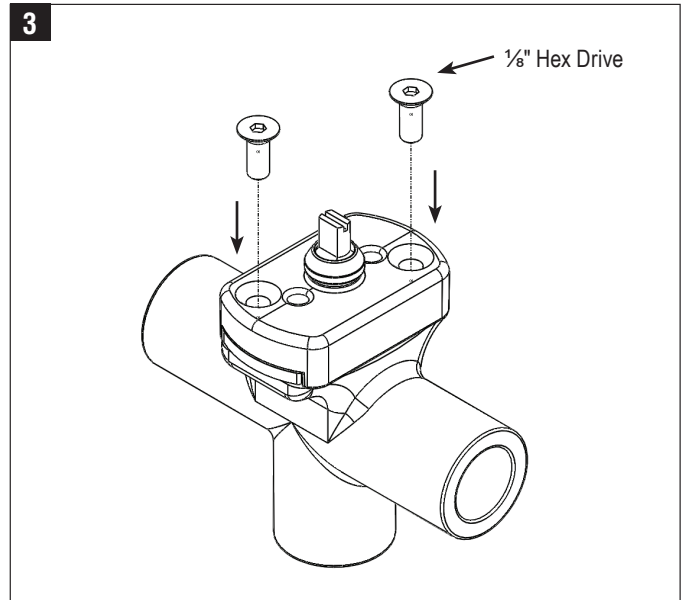

UBLK1000

CQ Series Actuator Retrofit for Taco Zone Valve

Note: Refer to actuator instruction sheet for wiring.