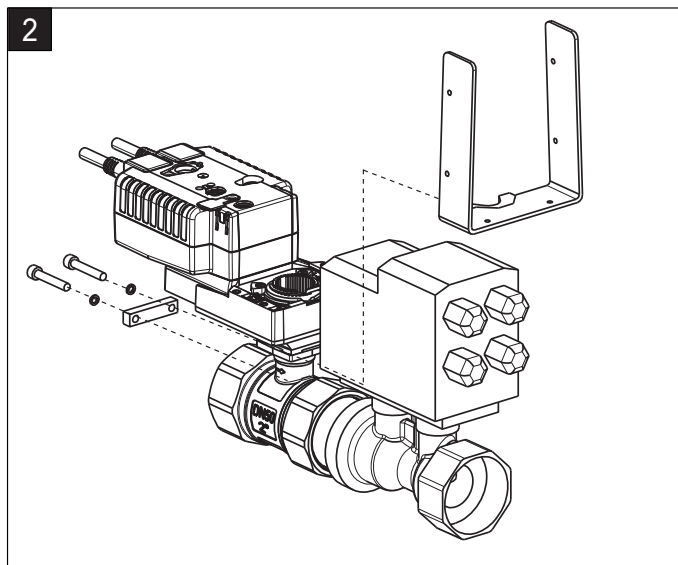

ZS-EPIV-EV-20-NF, ZS-EPIV-EV-50-SCNF

71706-00001 B

Weather Shield for Energy Valve and ePIV

Installation Orientation