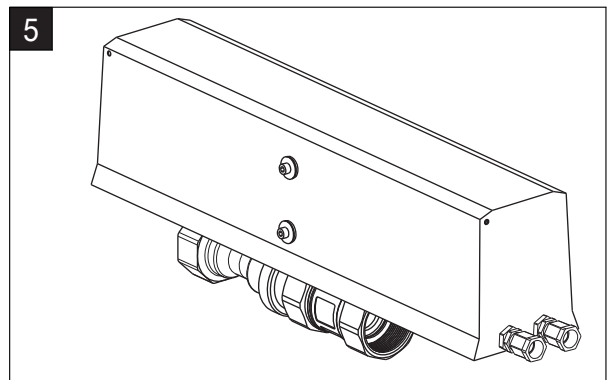

ZS-EPIV-EV-20-NF, ZS-EPIV-EV-50-SCNF

71706-00001 B

Weather Shield for Energy Valve and ePIV

Installation Orientation