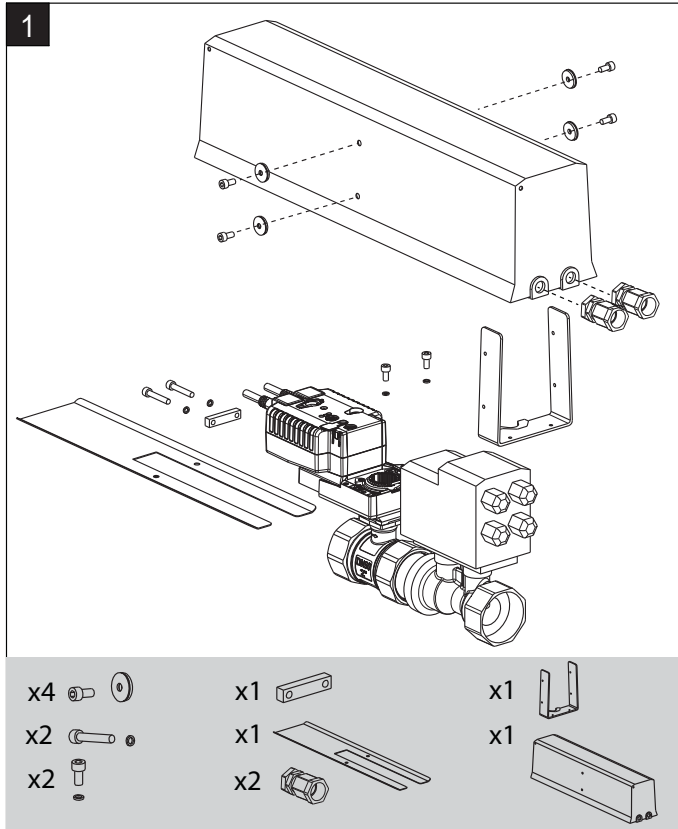

ZS-EPIV-EV-20-NF, ZS-EPIV-EV-50-SCNF

71706-00001 B

Weather Shield for Energy Valve and ePIV

Installation Orientation