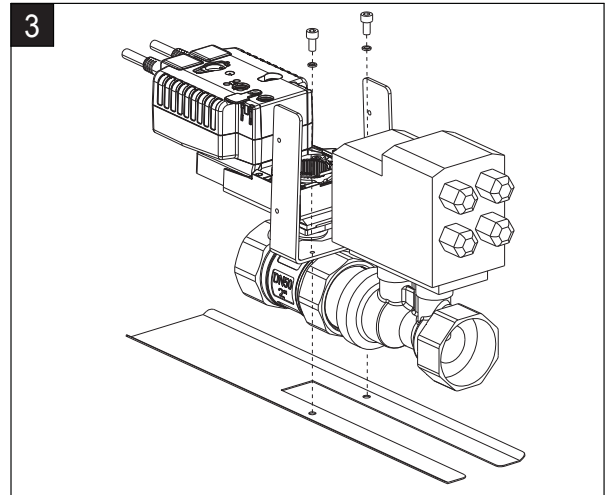

ZS-EPIV-EV-20-NF, ZS-EPIV-EV-50-SCNF

71706-00001 B

Weather Shield for Energy Valve and ePIV

Installation Orientation