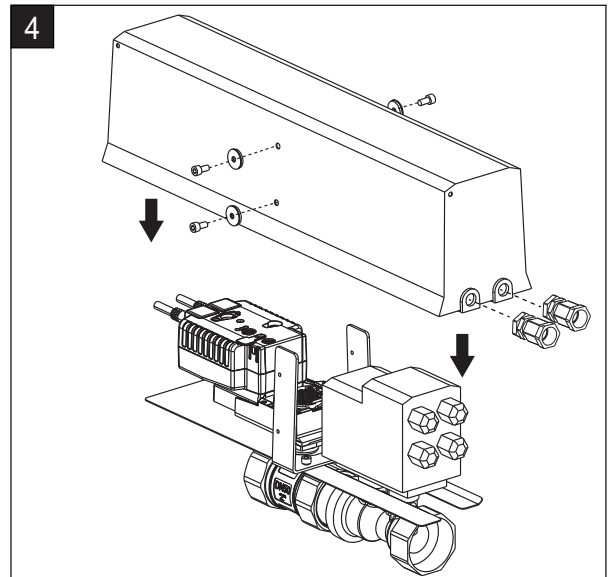

ZS-EPIV-EV-20-NF, ZS-EPIV-EV-50-SCNF

71706-00001 B

Weather Shield for Energy Valve and ePIV

Installation Orientation