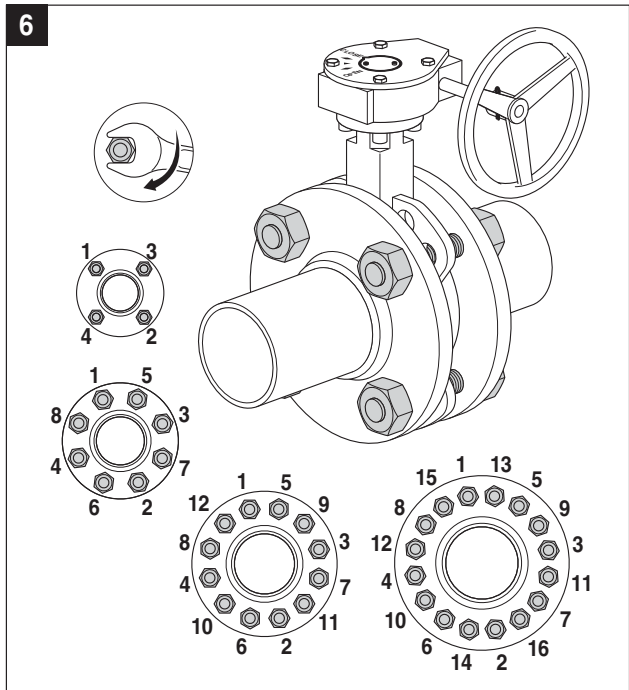

# GW01-GW29 Gear Operator with Butterfly Valves

IN	DN [mm]	A	B (in-lbs)	HD/U	150 SHP	300 SHP
2	25	5/8"	≤ 840	GW01	GW10	GW10
2½	32	5/8"	≤ 840	GW01	GW10	GW10
3	40	5/8"	≤ 840	GW01	GW11	GW11
4	50	5/8"	≤ 840	GW02	GW11	GW11
5	65	3/4"	≤ 1440	GW02	GW12	GW12
6	80	3/4"	≤ 1440	GW02	GW12	GW13
8	100	3/4"	≤ 1440	GW03	GW13	GW14
10	125	7/8"	≤ 2400	GW04	GW15	GW16
12	150	7/8"	≤ 2400	GW04	GW17	GW18
14	200	1"	≤ 2880	GW04	GW19	GW20
16	250	1"	≤ 2880	GW05	GW21	GW22
18	300	1-1/8"	≤ 4560	GW06	GW23	GW24
20	350	1-1/8"	≤ 4560	GW07	GW25	GW26
24	610	1-1/4"	6240	GW08	GW27	GW28
30	762	1-1/4"	6240	GW09	GW29	N/A

# GW01-GW29 Gear Operator with Butterfly Valves