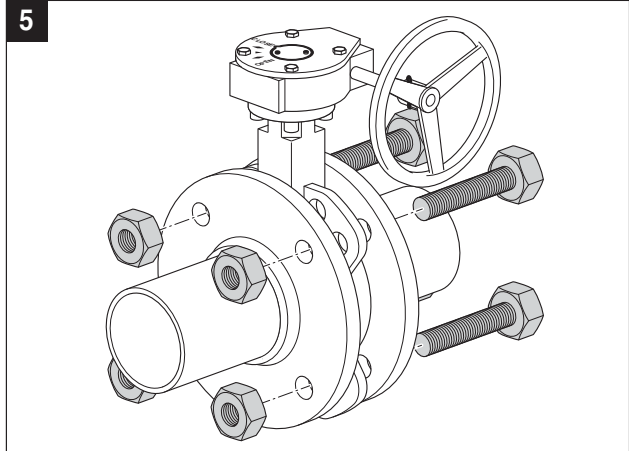

# GW01-GW29 Gear Operator with Butterfly Valves

IN	DN [mm]	A	B (in-lbs)	HD/U	150 SHP	300 SHP
2	25	5/8"	≤ 840	GW01	GW10	GW10
2½	32	5/8"	≤ 840	GW01	GW10	GW10
3	40	5/8"	≤ 840	GW01	GW11	GW11
4	50	5/8"	≤ 840	GW02	GW11	GW11
5	65	3/4"	≤ 1440	GW02	GW12	GW12
6	80	3/4"	≤ 1440	GW02	GW12	GW13
8	100	3/4"	≤ 1440	GW03	GW13	GW14
10	125	7/8"	≤ 2400	GW04	GW15	GW16
12	150	7/8"	≤ 2400	GW04	GW17	GW18
14	200	1"	≤ 2880	GW04	GW19	GW20
16	250	1"	≤ 2880	GW05	GW21	GW22
18	300	1-1/8"	≤ 4560	GW06	GW23	GW24
20	350	1-1/8"	≤ 4560	GW07	GW25	GW26
24	610	1-1/4"	6240	GW08	GW27	GW28
30	762	1-1/4"	6240	GW09	GW29	N/A

# GW01-GW29 Gear Operator with Butterfly Valves