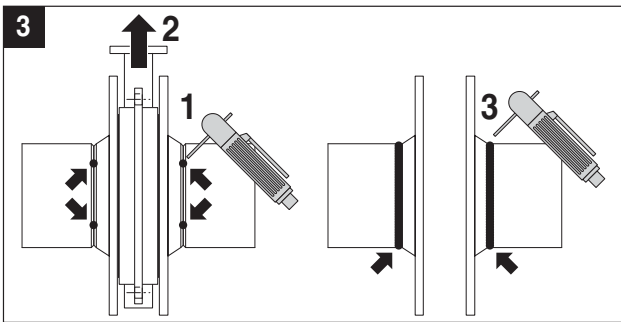

# GW01-GW29 Gear Operator with Butterfly Valves

IN	DN [mm]	A	B (in-lbs)	HD/U	150 SHP	300 SHP
2	25	5/8"	≤ 840	GW01	GW10	GW10
2½	32	5/8"	≤ 840	GW01	GW10	GW10
3	40	5/8"	≤ 840	GW01	GW11	GW11
4	50	5/8"	≤ 840	GW02	GW11	GW11
5	65	3/4"	≤ 1440	GW02	GW12	GW12
6	80	3/4"	≤ 1440	GW02	GW12	GW13
8	100	3/4"	≤ 1440	GW03	GW13	GW14
10	125	7/8"	≤ 2400	GW04	GW15	GW16
12	150	7/8"	≤ 2400	GW04	GW17	GW18
14	200	1"	≤ 2880	GW04	GW19	GW20
16	250	1"	≤ 2880	GW05	GW21	GW22
18	300	1-1/8"	≤ 4560	GW06	GW23	GW24
20	350	1-1/8"	≤ 4560	GW07	GW25	GW26
24	610	1-1/4"	6240	GW08	GW27	GW28
30	762	1-1/4"	6240	GW09	GW29	N/A