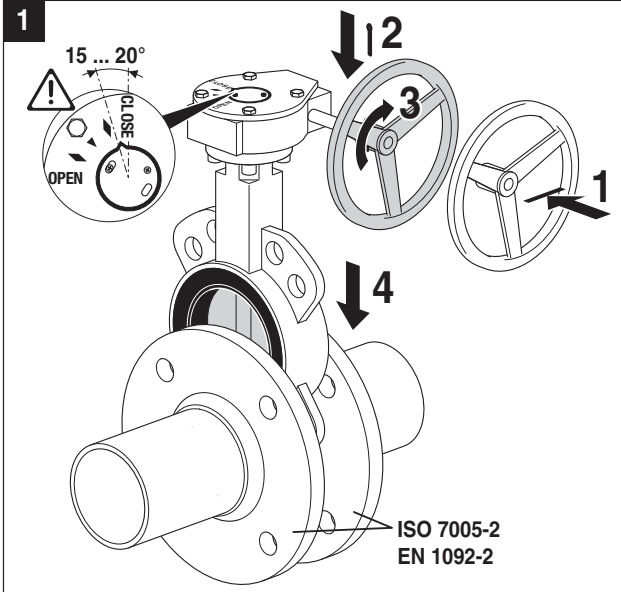

# GW01-GW29 Gear Operator with Butterfly Valves

IN	DN [mm]	A	B (in-lbs)	HD/U	150 SHP	300 SHP
2	25	5/8"	≤ 840	GW01	GW10	GW10
2½	32	5/8"	≤ 840	GW01	GW10	GW10
3	40	5/8"	≤ 840	GW01	GW11	GW11
4	50	5/8"	≤ 840	GW02	GW11	GW11
5	65	3/4"	≤ 1440	GW02	GW12	GW12
6	80	3/4"	≤ 1440	GW02	GW12	GW13
8	100	3/4"	≤ 1440	GW03	GW13	GW14
10	125	7/8"	≤ 2400	GW04	GW15	GW16
12	150	7/8"	≤ 2400	GW04	GW17	GW18
14	200	1"	≤ 2880	GW04	GW19	GW20
16	250	1"	≤ 2880	GW05	GW21	GW22
18	300	1-1/8"	≤ 4560	GW06	GW23	GW24
20	350	1-1/8"	≤ 4560	GW07	GW25	GW26
24	610	1-1/4"	6240	GW08	GW27	GW28
30	762	1-1/4"	6240	GW09	GW29	N/A

# GW01-GW29 Gear Operator with Butterfly Valves