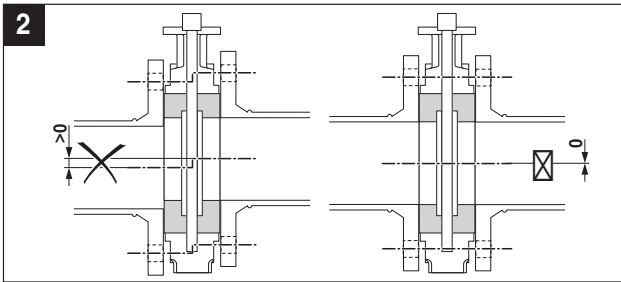

# GW01-GW29 Gear Operator with Butterfly Valves

IN	DN [mm]	A	B (in-lbs)	HD/U	150 SHP	300 SHP
2	25	5/8"	≤ 840	GW01	GW10	GW10
2½	32	5/8"	≤ 840	GW01	GW10	GW10
3	40	5/8"	≤ 840	GW01	GW11	GW11
4	50	5/8"	≤ 840	GW02	GW11	GW11
5	65	3/4"	≤ 1440	GW02	GW12	GW12
6	80	3/4"	≤ 1440	GW02	GW12	GW13
8	100	3/4"	≤ 1440	GW03	GW13	GW14
10	125	7/8"	≤ 2400	GW04	GW15	GW16
12	150	7/8"	≤ 2400	GW04	GW17	GW18
14	200	1"	≤ 2880	GW04	GW19	GW20
16	250	1"	≤ 2880	GW05	GW21	GW22
18	300	1-1/8"	≤ 4560	GW06	GW23	GW24
20	350	1-1/8"	≤ 4560	GW07	GW25	GW26
24	610	1-1/4"	6240	GW08	GW27	GW28
30	762	1-1/4"	6240	GW09	GW29	N/A

# GW01-GW29 Gear Operator with Butterfly Valves