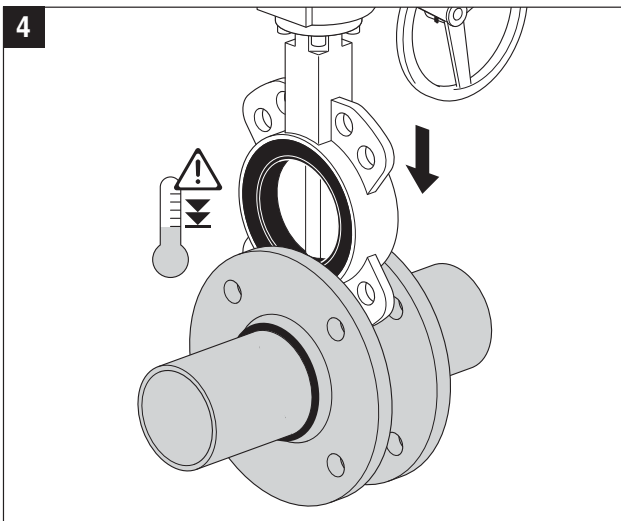

# GW01-GW29 Gear Operator with Butterfly Valves

IN	DN [mm]	A	B (in-lbs)	HD/U	150 SHP	300 SHP
2	25	5/8"	≤ 840	GW01	GW10	GW10
2½	32	5/8"	≤ 840	GW01	GW10	GW10
3	40	5/8"	≤ 840	GW01	GW11	GW11
4	50	5/8"	≤ 840	GW02	GW11	GW11
5	65	3/4"	≤ 1440	GW02	GW12	GW12
6	80	3/4"	≤ 1440	GW02	GW12	GW13
8	100	3/4"	≤ 1440	GW03	GW13	GW14
10	125	7/8"	≤ 2400	GW04	GW15	GW16
12	150	7/8"	≤ 2400	GW04	GW17	GW18
14	200	1"	≤ 2880	GW04	GW19	GW20
16	250	1"	≤ 2880	GW05	GW21	GW22
18	300	1-1/8"	≤ 4560	GW06	GW23	GW24
20	350	1-1/8"	≤ 4560	GW07	GW25	GW26
24	610	1-1/4"	6240	GW08	GW27	GW28
30	762	1-1/4"	6240	GW09	GW29	N/A

# GW01-GW29 Gear Operator with Butterfly Valves