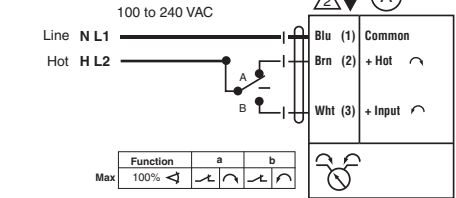

71461-00001

LM-X1 Actuators with B2 & B3 VS/VSS Ball Valves

Non-Spring Return Actuator with -3 and -SR

On/Off

Floating Point

VDC / 4 to 20 mA

On/Off

Floating Point

Triac Sink

Triac Source

Triac Sink with Separate Transformer

Non-Spring Return Actuator with MFT

On/Off

Floating Point

Notes:

- ◆ Meets cULus requirements without the need of an electrical ground connection
- Ⓐ Actuators with appliance cables are numbered.
- Ⓐ Actuators may be connected in parallel. Power consumption and input impedance must be observed.
- Ⓐ Actuators may also be powered by 24 VDC.
- Ⓐ Only connect common to neg. (-) leg of control circuits.
- Ⓐ A 500 Ω resistor converts the 4 to 20 mA control signal to 2 to 10 VDC.
- Ⓐ Control signal may be pulsed from either the Hot (Source) or Common (Sink) 24 VAC line.
- Ⓐ Contact closures A & B also can be triacs. A & B should both be closed for the triac source and open for triac sink.
- Ⓐ For triac sink the Common connection from the actuator must be connected to the Hot connection of the controller. Position feedback cannot be used with a triac sink controller. The actuator internal common reference is not compatible.
- Ⓐ Actuators with plenum rated cable do not have numbers on wires; use color codes instead.

VDC / 4 to 20 mA

Override Control Min, Mid, Max Postions

- BRN** Brown
- MARRON** Marron
- BRUN** Brun
- MARRON** Marron
- BLU** Blue
- AZUL** Azul
- BLEU** Bleu
- AZUL** Azul
- GRN** Green
- VERDE** Verde
- VERT** Vert
- VERDE** Verde
- ORG** Orange
- ORANGE** Anaranjado
- ORANGE** Anaranjado
- ORANGE** Alaranjado
- PNK** Pink
- ROSA** Rosado
- ROSA** Rosa
- ROSA** Cor-de-ros
- WHT** White
- BLANCO** Blanco
- BLANCO** Branco
- BLANCO** Branco
- RED** Red
- ROJO** Rojo
- ROUGE** Rouge
- VERMELHO** Vermelho
- BLK** Black
- NEGRO** Negro
- NOIR** Noir
- PRETO** Preto