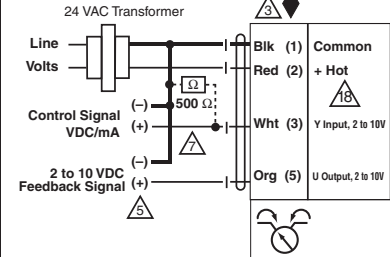

71461-00001

LM-X1 Actuators with B2 & B3 VS/VSS Ball Valves

Non-Spring Return Actuator with -3 and -SR

On/Off

Floating Point

VDC / 4 to 20 mA

On/Off

Floating Point

Triac Sink

Triac Source

Triac Sink with Separate Transformer

Non-Spring Return Actuator with MFT

On/Off

Floating Point

Notes:

- ◆ Meets cULus requirements without the need of an electrical ground connection
- Ⓐ Actuators with appliance cables are numbered.
- Ⓐ Actuators may be connected in parallel. Power consumption and input impedance must be observed.
- Ⓐ Actuators may also be powered by 24 VDC.
- Ⓐ Only connect common to neg. (-) leg of control circuits.
- Ⓐ A 500 Ω resistor converts the 4 to 20 mA control signal to 2 to 10 VDC.
- Ⓐ Control signal may be pulsed from either the Hot (Source) or Common (Sink) 24 VAC line.
- Ⓐ Contact closures A & B also can be triacs. A & B should both be closed for the triac source and open for triac sink.
- Ⓐ For triac sink the Common connection from the actuator must be connected to the Hot connection of the controller. Position feedback cannot be used with a triac sink controller. The actuator internal common reference is not compatible.
- Ⓐ Actuators with plenum rated cable do not have numbers on wires; use color codes instead.

VDC / 4 to 20 mA

Override Control Min, Mid, Max Postions

- BRN** Brown
- MARRON** Marron
- BRUN** Brun
- MARRON** Marron
- BLU** Blue
- AZUL** Azul
- BLEU** Bleu
- AZUL** Azul
- GRN** Green
- VERDE** Verde
- VERT** Vert
- VERDE** Verde
- ORG** Orange
- ORANGE** Anaranjado
- ORANGE** Anaranjado
- ORANGE** Alaranjado
- PNK** Pink
- ROSA** Rosado
- ROSA** Rosa
- ROSA** Cor-de-ros
- WHT** White
- BLANCO** Blanco
- BLANCO** Branco
- BLANCO** Branco
- RED** Red
- ROJO** Rojo
- ROUGE** Rouge
- VERMELHO** Vermelho
- BLK** Black
- NEGRO** Negro
- NOIR** Noir
- PRETO** Preto