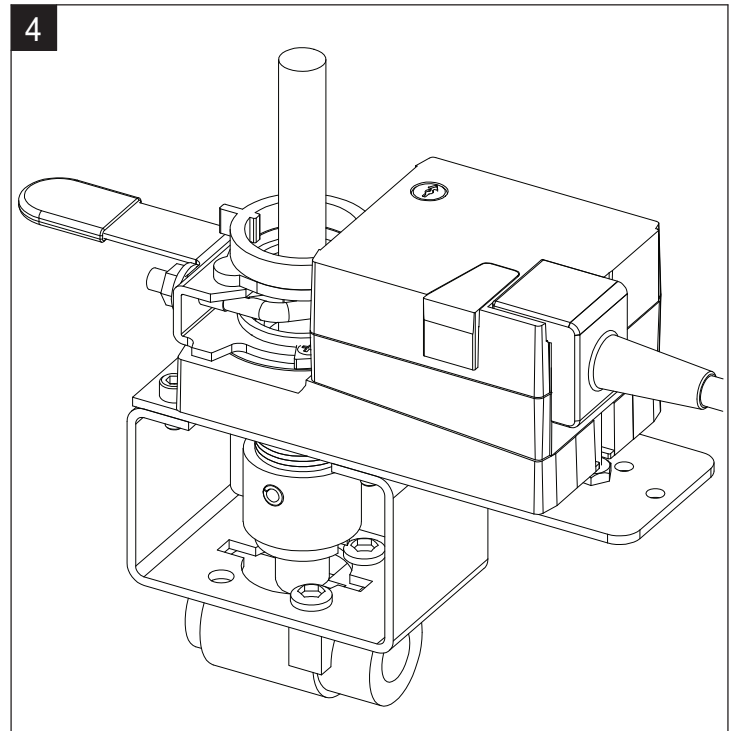

71461-00001

LM-X1 Actuators with B2 & B3 VS/VSS Ball Valves

Non-Spring Return Actuator with -3 and -SR

On/Off

Floating Point

VDC / 4 to 20 mA

On/Off

Floating Point

Triac Sink

Triac Source

Triac Sink with Separate Transformer

Non-Spring Return Actuator with MFT

On/Off

Floating Point

Notes:

- ◆ Meets cULus requirements without the need of an electrical ground connection
- Ⓐ Actuators with appliance cables are numbered.
- Ⓐ Actuators may be connected in parallel. Power consumption and input impedance must be observed.
- Ⓐ Actuators may also be powered by 24 VDC.
- Ⓐ Only connect common to neg. (-) leg of control circuits.
- Ⓐ A 500 Ω resistor converts the 4 to 20 mA control signal to 2 to 10 VDC.
- Ⓐ Control signal may be pulsed from either the Hot (Source) or Common (Sink) 24 VAC line.
- Ⓐ Contact closures A & B also can be triacs. A & B should both be closed for the triac source and open for triac sink.
- Ⓐ For triac sink the Common connection from the actuator must be connected to the Hot connection of the controller. Position feedback cannot be used with a triac sink controller. The actuator internal common reference is not compatible.
- Ⓐ Actuators with plenum rated cable do not have numbers on wires; use color codes instead.