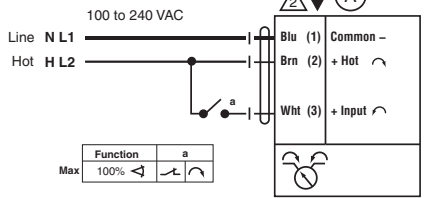

71461-00001

LM-X1 Actuators with B2 & B3 VS/VSS Ball Valves

Non-Spring Return Actuator with -3 and -SR

On/Off

Floating Point

VDC / 4 to 20 mA

On/Off

Floating Point

Triac Sink

Triac Source

Triac Sink with Separate Transformer

Non-Spring Return Actuator with MFT

On/Off

Floating Point

Notes:

- ◆ Meets cULus requirements without the need of an electrical ground connection
- Ⓐ Actuators with appliance cables are numbered.
- Ⓐ Actuators may be connected in parallel. Power consumption and input impedance must be observed.
- Ⓐ Actuators may also be powered by 24 VDC.
- Ⓐ Only connect common to neg. (-) leg of control circuits.
- Ⓐ A 500 Ω resistor converts the 4 to 20 mA control signal to 2 to 10 VDC.
- Ⓐ Control signal may be pulsed from either the Hot (Source) or Common (Sink) 24 VAC line.
- Ⓐ Contact closures A & B also can be triacs. A & B should both be closed for the triac source and open for triac sink.
- Ⓐ For triac sink the Common connection from the actuator must be connected to the Hot connection of the controller. Position feedback cannot be used with a triac sink controller. The actuator internal common reference is not compatible.
- Ⓐ Actuators with plenum rated cable do not have numbers on wires; use color codes instead.

VDC / 4 to 20 mA

Override Control Min, Mid, Max Postions

- BRN** Brown
- MARRON** Marron
- BRUN** Brun
- MARRON** Marron
- BLU** Blue
- AZUL** Azul
- BLEU** Bleu
- AZUL** Azul
- GRN** Green
- VERDE** Verde
- VERT** Vert
- VERDE** Verde
- ORG** Orange
- ORANGE** Anaranjado
- ORANGE** Anaranjado
- ORANGE** Alaranjado
- PNK** Pink
- ROSA** Rosado
- ROSA** Rosa
- ROSA** Cor-de-ros
- WHT** White
- BLANCO** Blanco
- BLANCO** Branco
- BLANCO** Branco
- RED** Red
- ROJO** Rojo
- ROUGE** Rouge
- VERMELHO** Vermelho
- BLK** Black
- NEGRO** Negro
- NOIR** Noir
- PRETO** Preto