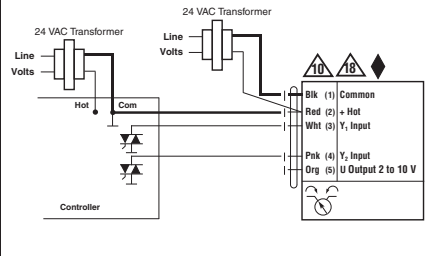

71461-00001

LM-X1 Actuators with B2 & B3 VS/VSS Ball Valves

Non-Spring Return Actuator with -3 and -SR

On/Off

Floating Point

VDC / 4 to 20 mA

On/Off

Floating Point

Triac Sink

Triac Source

Triac Sink with Separate Transformer

Non-Spring Return Actuator with MFT

On/Off

Floating Point

Notes:

- ◆ Meets cULus requirements without the need of an electrical ground connection
- Ⓐ Actuators with appliance cables are numbered.
- Ⓐ Actuators may be connected in parallel. Power consumption and input impedance must be observed.
- Ⓐ Actuators may also be powered by 24 VDC.
- Ⓐ Only connect common to neg. (-) leg of control circuits.
- Ⓐ A 500 Ω resistor converts the 4 to 20 mA control signal to 2 to 10 VDC.
- Ⓐ Control signal may be pulsed from either the Hot (Source) or Common (Sink) 24 VAC line.
- Ⓐ Contact closures A & B also can be triacs. A & B should both be closed for the triac source and open for triac sink.
- Ⓐ For triac sink the Common connection from the actuator must be connected to the Hot connection of the controller. Position feedback cannot be used with a triac sink controller. The actuator internal common reference is not compatible.
- Ⓐ Actuators with plenum rated cable do not have numbers on wires; use color codes instead.

VDC / 4 to 20 mA

Override Control Min, Mid, Max Postions

- BRN** Brown
- MARRON** Marron
- BRUN** Brun
- MARRON** Marron
- BLU** Blue
- AZUL** Azul
- BLEU** Bleu
- AZUL** Azul
- GRN** Green
- VERDE** Verde
- VERT** Vert
- VERDE** Verde
- ORG** Orange
- ORANGE** Anaranjado
- ORANGE** Anaranjado
- ORANGE** Alaranjado
- PNK** Pink
- ROSA** Rosado
- ROSA** Rosa
- ROSA** Cor-de-ros
- WHT** White
- BLANCO** Blanco
- BLANCO** Branco
- BLANCO** Branco
- RED** Red
- ROJO** Rojo
- ROUGE** Rouge
- VERMELHO** Vermelho
- BLK** Black
- NEGRO** Negro
- NOIR** Noir
- PRETO** Preto