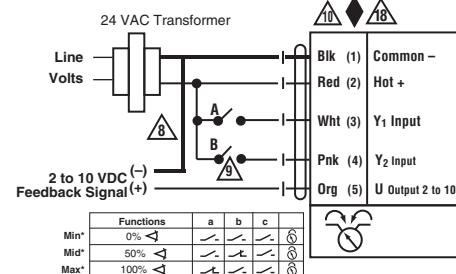

Triac Sink

Triac Source

Triac Sink with Separate Transformer

Non-Spring Return Actuator with MFT

On/Off

Floating Point

Notes:

- ◆ Meets cULus requirements without the need of an electrical ground connection
- Ⓐ Actuators with appliance cables are numbered.
- Ⓐ Actuators may be connected in parallel. Power consumption and input impedance must be observed.
- Ⓐ Actuators may also be powered by 24 VDC.
- Ⓐ Only connect common to neg. (-) leg of control circuits.
- Ⓐ A 500 Ω resistor converts the 4 to 20 mA control signal to 2 to 10 VDC.
- Ⓐ Control signal may be pulsed from either the Hot (Source) or Common (Sink) 24 VAC line.
- Ⓐ Contact closures A & B also can be triacs. A & B should both be closed for the triac source and open for triac sink.
- Ⓐ For triac sink the Common connection from the actuator must be connected to the Hot connection of the controller. Position feedback cannot be used with a triac sink controller. The actuator internal common reference is not compatible.
- Ⓐ Actuators with plenum rated cable do not have numbers on wires; use color codes instead.

VDC / 4 to 20 mA

Override Control Min, Mid, Max Postions

- BRN** Brown
- MARRON** Marron
- BRUN** Brun
- MARRON** Marron
- BLU** Blue
- AZUL** Azul
- BLEU** Bleu
- AZUL** Azul
- GRN** Green
- VERDE** Verde
- VERT** Vert
- VERDE** Verde
- ORG** Orange
- ORANGE** Anaranjado
- ORANGE** Anaranjado
- ORANGE** Alaranjado
- PNK** Pink
- ROSA** Rosado
- ROSA** Rosa
- ROSA** Cor-de-ros
- WHT** White
- BLANCO** Blanco
- BLANCO** Branco
- BLANCO** Branco
- RED** Red
- ROJO** Rojo
- ROUGE** Rouge
- VERMELHO** Vermelho
- BLK** Black
- NEGRO** Negro
- NOIR** Noir
- PRETO** Preto