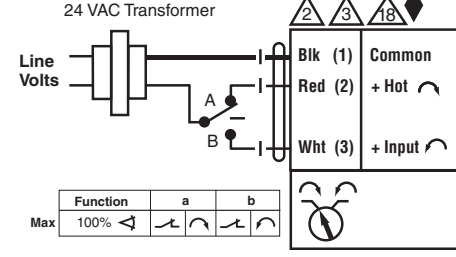

71461-00001

LM-X1 Actuators with B2 & B3 VS/VSS Ball Valves

Non-Spring Return Actuator with -3 and -SR

On/Off

Floating Point

VDC / 4 to 20 mA

On/Off

Floating Point

Triac Sink

Triac Source

Triac Sink with Separate Transformer

Non-Spring Return Actuator with MFT

On/Off

Floating Point

Notes:

- ◆ Meets cULus requirements without the need of an electrical ground connection
- Ⓐ Actuators with appliance cables are numbered.
- Ⓐ Actuators may be connected in parallel. Power consumption and input impedance must be observed.
- Ⓐ Actuators may also be powered by 24 VDC.
- Ⓐ Only connect common to neg. (-) leg of control circuits.
- Ⓐ A 500 Ω resistor converts the 4 to 20 mA control signal to 2 to 10 VDC.
- Ⓐ Control signal may be pulsed from either the Hot (Source) or Common (Sink) 24 VAC line.
- Ⓐ Contact closures A & B also can be triacs. A & B should both be closed for the triac source and open for triac sink.
- Ⓐ For triac sink the Common connection from the actuator must be connected to the Hot connection of the controller. Position feedback cannot be used with a triac sink controller. The actuator internal common reference is not compatible.
- Ⓐ Actuators with plenum rated cable do not have numbers on wires; use color codes instead.

VDC / 4 to 20 mA

Override Control Min, Mid, Max Postions

- BRN** Brown
- MARRON** Marron
- BRUN** Brun
- MARRON** Marron
- BLU** Blue
- AZUL** Azul
- BLEU** Bleu
- AZUL** Azul
- GRN** Green
- VERDE** Verde
- VERT** Vert
- VERDE** Verde
- ORG** Orange
- ORANGE** Anaranjado
- ORANGE** Anaranjado
- ORANGE** Alaranjado
- PNK** Pink
- ROSA** Rosado
- ROSA** Rosa
- ROSA** Cor-de-ros
- WHT** White
- BLANCO** Blanco
- BLANCO** Branco
- BLANCO** Branco
- RED** Red
- ROJO** Rojo
- ROUGE** Rouge
- VERMELHO** Vermelho
- BLK** Black
- NEGRO** Negro
- NOIR** Noir
- PRETO** Preto