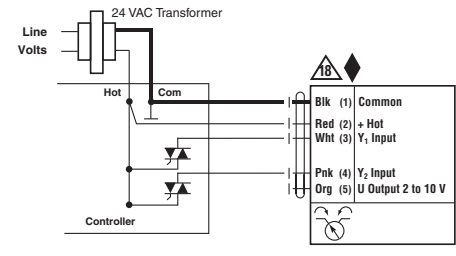

71461-00001

LM-X1 Actuators with B2 & B3 VS/VSS Ball Valves

Non-Spring Return Actuator with -3 and -SR

On/Off

Floating Point

VDC / 4 to 20 mA

On/Off

Floating Point

Triac Sink

Triac Source

Triac Sink with Separate Transformer

Non-Spring Return Actuator with MFT

On/Off

Floating Point

Notes:

- ◆ Meets cULus requirements without the need of an electrical ground connection
- Ⓐ Actuators with appliance cables are numbered.
- Ⓐ Actuators may be connected in parallel. Power consumption and input impedance must be observed.
- Ⓐ Actuators may also be powered by 24 VDC.
- Ⓐ Only connect common to neg. (-) leg of control circuits.
- Ⓐ A 500 Ω resistor converts the 4 to 20 mA control signal to 2 to 10 VDC.
- Ⓐ Control signal may be pulsed from either the Hot (Source) or Common (Sink) 24 VAC line.
- Ⓐ Contact closures A & B also can be triacs. A & B should both be closed for the triac source and open for triac sink.
- Ⓐ For triac sink the Common connection from the actuator must be connected to the Hot connection of the controller. Position feedback cannot be used with a triac sink controller. The actuator internal common reference is not compatible.
- Ⓐ Actuators with plenum rated cable do not have numbers on wires; use color codes instead.

VDC / 4 to 20 mA

Override Control Min, Mid, Max Postions

- BRN** Brown
- MARRON** Marron
- BRUN** Brun
- MARRON** Marron
- BLU** Blue
- AZUL** Azul
- BLEU** Bleu
- AZUL** Azul
- GRN** Green
- VERDE** Verde
- VERT** Vert
- VERDE** Verde
- ORG** Orange
- ORANGE** Anaranjado
- ORANGE** Anaranjado
- ORANGE** Alaranjado
- PNK** Pink
- ROSA** Rosado
- ROSA** Rosa
- ROSA** Cor-de-ros
- WHT** White
- BLANCO** Blanco
- BLANCO** Branco
- BLANCO** Branco
- RED** Red
- ROJO** Rojo
- ROUGE** Rouge
- VERMELHO** Vermelho
- BLK** Black
- NEGRO** Negro
- NOIR** Noir
- PRETO** Preto