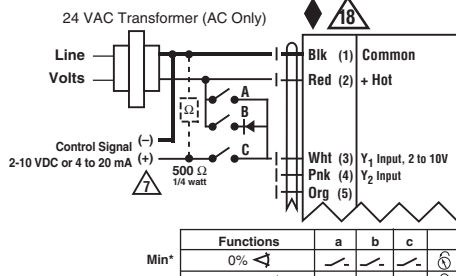

Triac Sink

Triac Source

Triac Sink with Separate Transformer

Non-Spring Return Actuator with MFT

On/Off

Floating Point

Notes:

- ◆ Meets cULus requirements without the need of an electrical ground connection
- Ⓐ Actuators with appliance cables are numbered.
- Ⓐ Actuators may be connected in parallel. Power consumption and input impedance must be observed.
- Ⓐ Actuators may also be powered by 24 VDC.
- Ⓐ Only connect common to neg. (-) leg of control circuits.
- Ⓐ A 500 Ω resistor converts the 4 to 20 mA control signal to 2 to 10 VDC.
- Ⓐ Control signal may be pulsed from either the Hot (Source) or Common (Sink) 24 VAC line.
- Ⓐ Contact closures A & B also can be triacs. A & B should both be closed for the triac source and open for triac sink.
- Ⓐ For triac sink the Common connection from the actuator must be connected to the Hot connection of the controller. Position feedback cannot be used with a triac sink controller. The actuator internal common reference is not compatible.
- Ⓐ Actuators with plenum rated cable do not have numbers on wires; use color codes instead.

VDC / 4 to 20 mA

Override Control Min, Mid, Max Postions

- BRN** Brown
- MARRON** Marron
- BRUN** Brun
- MARRON** Marron
- BLU** Blue
- AZUL** Azul
- BLEU** Bleu
- AZUL** Azul
- GRN** Green
- VERDE** Verde
- VERT** Vert
- VERDE** Verde
- ORG** Orange
- ORANGE** Anaranjado
- ORANGE** Anaranjado
- ORANGE** Alaranjado
- PNK** Pink
- ROSA** Rosado
- ROSA** Rosa
- ROSA** Cor-de-ros
- WHT** White
- BLANCO** Blanco
- BLANCO** Branco
- BLANCO** Branco
- RED** Red
- ROJO** Rojo
- ROUGE** Rouge
- VERMELHO** Vermelho
- BLK** Black
- NEGRO** Negro
- NOIR** Noir
- PRETO** Preto