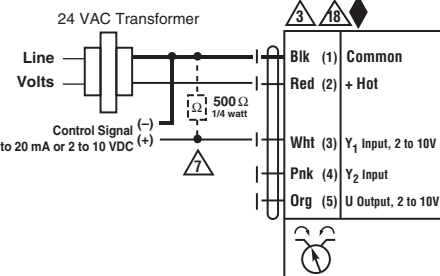

Triac Sink

Triac Source

Triac Sink with Separate Transformer

Non-Spring Return Actuator with MFT

On/Off

Floating Point

Notes:

- ◆ Meets cULus requirements without the need of an electrical ground connection
- Ⓐ Actuators with appliance cables are numbered.
- Ⓐ Actuators may be connected in parallel. Power consumption and input impedance must be observed.
- Ⓐ Actuators may also be powered by 24 VDC.
- Ⓐ Only connect common to neg. (-) leg of control circuits.
- Ⓐ A 500 Ω resistor converts the 4 to 20 mA control signal to 2 to 10 VDC.
- Ⓐ Control signal may be pulsed from either the Hot (Source) or Common (Sink) 24 VAC line.
- Ⓐ Contact closures A & B also can be triacs. A & B should both be closed for the triac source and open for triac sink.
- Ⓐ For triac sink the Common connection from the actuator must be connected to the Hot connection of the controller. Position feedback cannot be used with a triac sink controller. The actuator internal common reference is not compatible.
- Ⓐ Actuators with plenum rated cable do not have numbers on wires; use color codes instead.

VDC / 4 to 20 mA

Override Control Min, Mid, Max Postions

- BRN** Brown
- MARRON** Marron
- BRUN** Brun
- MARRON** Marron
- BLU** Blue
- AZUL** Azul
- BLEU** Bleu
- AZUL** Azul
- GRN** Green
- VERDE** Verde
- VERT** Vert
- VERDE** Verde
- ORG** Orange
- ORANGE** Anaranjado
- ORANGE** Anaranjado
- ORANGE** Alaranjado
- PNK** Pink
- ROSA** Rosado
- ROSA** Rosa
- ROSA** Cor-de-ros
- WHT** White
- BLANCO** Blanco
- BLANCO** Branco
- BLANCO** Branco
- RED** Red
- ROJO** Rojo
- ROUGE** Rouge
- VERMELHO** Vermelho
- BLK** Black
- NEGRO** Negro
- NOIR** Noir
- PRETO** Preto