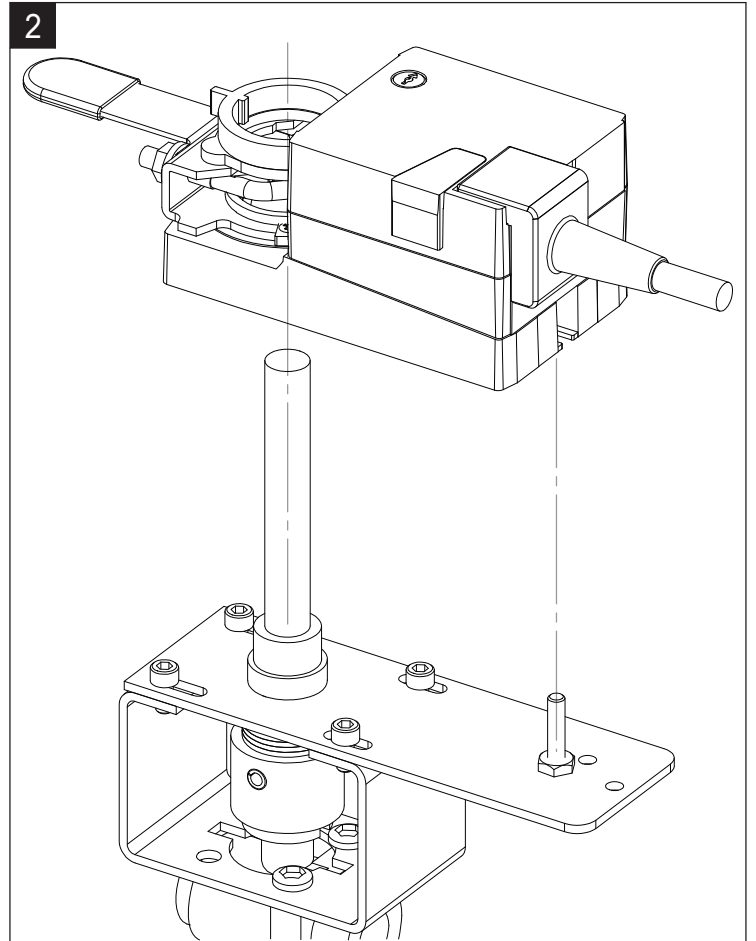

71461-00001

LM-X1 Actuators with B2 & B3 VS/VSS Ball Valves

Non-Spring Return Actuator with -3 and -SR

On/Off

Floating Point

VDC / 4 to 20 mA

On/Off

Floating Point

Triac Sink

Triac Source

Triac Sink with Separate Transformer

Non-Spring Return Actuator with MFT

On/Off

Floating Point

Notes:

- ◆ Meets cULus requirements without the need of an electrical ground connection
- Ⓐ Actuators with appliance cables are numbered.
- Ⓐ Actuators may be connected in parallel. Power consumption and input impedance must be observed.
- Ⓐ Actuators may also be powered by 24 VDC.
- Ⓐ Only connect common to neg. (-) leg of control circuits.
- Ⓐ A 500 Ω resistor converts the 4 to 20 mA control signal to 2 to 10 VDC.
- Ⓐ Control signal may be pulsed from either the Hot (Source) or Common (Sink) 24 VAC line.
- Ⓐ Contact closures A & B also can be triacs. A & B should both be closed for the triac source and open for triac sink.
- Ⓐ For triac sink the Common connection from the actuator must be connected to the Hot connection of the controller. Position feedback cannot be used with a triac sink controller. The actuator internal common reference is not compatible.
- Ⓐ Actuators with plenum rated cable do not have numbers on wires; use color codes instead.

VDC / 4 to 20 mA

Override Control Min, Mid, Max Postions

- BRN** Brown
- MARRON** Marron
- BRUN** Brun
- MARRON** Marron
- BLU** Blue
- AZUL** Azul
- BLEU** Bleu
- AZUL** Azul
- GRN** Green
- VERDE** Verde
- VERT** Vert
- VERDE** Verde
- ORG** Orange
- ORANGE** Anaranjado
- ORANGE** Anaranjado
- ORANGE** Alaranjado
- PNK** Pink
- ROSA** Rosado
- ROSA** Rosa
- ROSA** Cor-de-ros
- WHT** White
- BLANCO** Blanco
- BLANCO** Branco
- BLANCO** Branco
- RED** Red
- ROJO** Rojo
- ROUGE** Rouge
- VERMELHO** Vermelho
- BLK** Black
- NEGRO** Negro
- NOIR** Noir
- PRETO** Preto