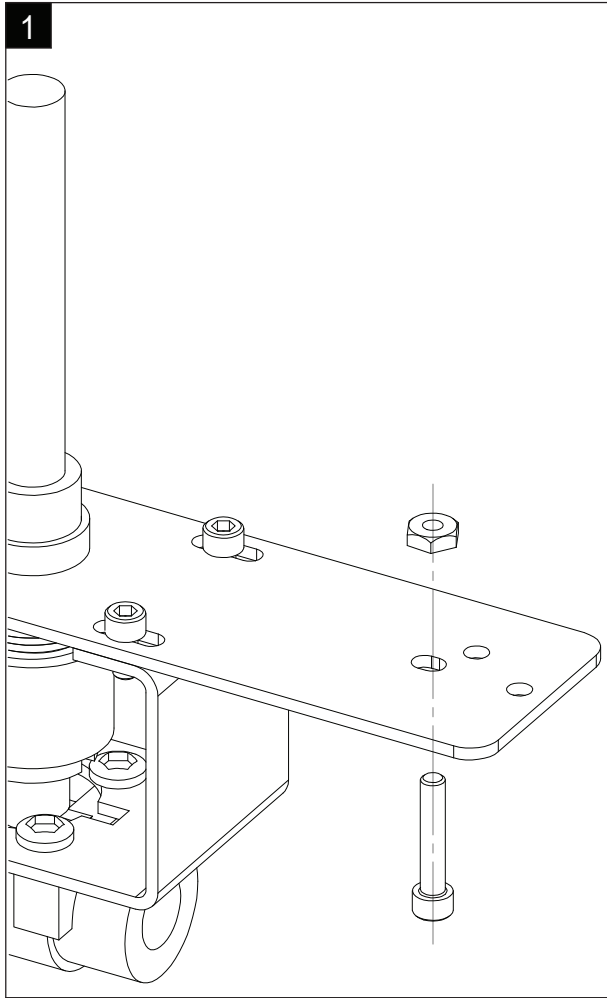

71461-00001

LM-X1 Actuators with B2 & B3 VS/VSS Ball Valves

Non-Spring Return Actuator with -3 and -SR

On/Off

Floating Point

VDC / 4 to 20 mA

On/Off

Floating Point

Triac Sink

Triac Source

Triac Sink with Separate Transformer

Non-Spring Return Actuator with MFT

On/Off

Floating Point

Notes:

- ◆ Meets cULus requirements without the need of an electrical ground connection
- Ⓐ Actuators with appliance cables are numbered.
- Ⓐ Actuators may be connected in parallel. Power consumption and input impedance must be observed.
- Ⓐ Actuators may also be powered by 24 VDC.
- Ⓐ Only connect common to neg. (-) leg of control circuits.
- Ⓐ A 500 Ω resistor converts the 4 to 20 mA control signal to 2 to 10 VDC.
- Ⓐ Control signal may be pulsed from either the Hot (Source) or Common (Sink) 24 VAC line.
- Ⓐ Contact closures A & B also can be triacs. A & B should both be closed for the triac source and open for triac sink.
- Ⓐ For triac sink the Common connection from the actuator must be connected to the Hot connection of the controller. Position feedback cannot be used with a triac sink controller. The actuator internal common reference is not compatible.
- Ⓐ Actuators with plenum rated cable do not have numbers on wires; use color codes instead.