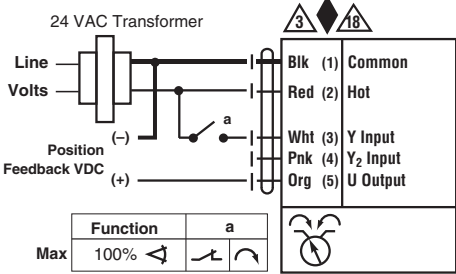

Triac Sink

Triac Source

Triac Sink with Separate Transformer

Non-Spring Return Actuator with MFT

On/Off

Floating Point

Notes:

- ◆ Meets cULus requirements without the need of an electrical ground connection
- Ⓐ Actuators with appliance cables are numbered.
- Ⓐ Actuators may be connected in parallel. Power consumption and input impedance must be observed.
- Ⓐ Actuators may also be powered by 24 VDC.
- Ⓐ Only connect common to neg. (-) leg of control circuits.
- Ⓐ A 500 Ω resistor converts the 4 to 20 mA control signal to 2 to 10 VDC.
- Ⓐ Control signal may be pulsed from either the Hot (Source) or Common (Sink) 24 VAC line.
- Ⓐ Contact closures A & B also can be triacs. A & B should both be closed for the triac source and open for triac sink.
- Ⓐ For triac sink the Common connection from the actuator must be connected to the Hot connection of the controller. Position feedback cannot be used with a triac sink controller. The actuator internal common reference is not compatible.
- Ⓐ Actuators with plenum rated cable do not have numbers on wires; use color codes instead.

VDC / 4 to 20 mA

Override Control Min, Mid, Max Postions

- BRN** Brown
- MARRON** Marron
- BRUN** Brun
- MARRON** Marron
- BLU** Blue
- AZUL** Azul
- BLEU** Bleu
- AZUL** Azul
- GRN** Green
- VERDE** Verde
- VERT** Vert
- VERDE** Verde
- ORG** Orange
- ORANGE** Anaranjado
- ORANGE** Anaranjado
- ORANGE** Alaranjado
- PNK** Pink
- ROSA** Rosado
- ROSA** Rosa
- ROSA** Cor-de-ros
- WHT** White
- BLANCO** Blanco
- BLANCO** Branco
- BLANCO** Branco
- RED** Red
- ROJO** Rojo
- ROUGE** Rouge
- VERMELHO** Vermelho
- BLK** Black
- NEGRO** Negro
- NOIR** Noir
- PRETO** Preto