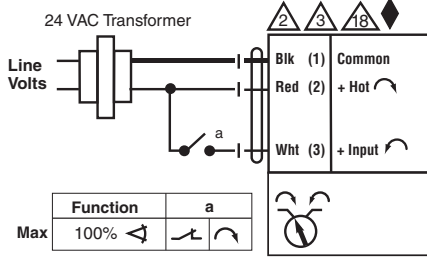

71461-00001

LM-X1 Actuators with B2 & B3 VS/VSS Ball Valves

Non-Spring Return Actuator with -3 and -SR

On/Off

Floating Point

VDC / 4 to 20 mA

On/Off

Floating Point

Triac Sink

Triac Source

Triac Sink with Separate Transformer

Non-Spring Return Actuator with MFT

On/Off

Floating Point

Notes:

- ◆ Meets cULus requirements without the need of an electrical ground connection
- Ⓐ Actuators with appliance cables are numbered.
- Ⓐ Actuators may be connected in parallel. Power consumption and input impedance must be observed.
- Ⓐ Actuators may also be powered by 24 VDC.
- Ⓐ Only connect common to neg. (-) leg of control circuits.
- Ⓐ A 500 Ω resistor converts the 4 to 20 mA control signal to 2 to 10 VDC.
- Ⓐ Control signal may be pulsed from either the Hot (Source) or Common (Sink) 24 VAC line.
- Ⓐ Contact closures A & B also can be triacs. A & B should both be closed for the triac source and open for triac sink.
- Ⓐ For triac sink the Common connection from the actuator must be connected to the Hot connection of the controller. Position feedback cannot be used with a triac sink controller. The actuator internal common reference is not compatible.
- Ⓐ Actuators with plenum rated cable do not have numbers on wires; use color codes instead.

VDC / 4 to 20 mA

Override Control Min, Mid, Max Postions

- BRN** Brown
- MARRON** Marron
- BRUN** Brun
- MARRON** Marron
- BLU** Blue
- AZUL** Azul
- BLEU** Bleu
- AZUL** Azul
- GRN** Green
- VERDE** Verde
- VERT** Vert
- VERDE** Verde
- ORG** Orange
- ORANGE** Anaranjado
- ORANGE** Anaranjado
- ORANGE** Alaranjado
- PNK** Pink
- ROSA** Rosado
- ROSA** Rosa
- ROSA** Cor-de-ros
- WHT** White
- BLANCO** Blanco
- BLANCO** Branco
- BLANCO** Branco
- RED** Red
- ROJO** Rojo
- ROUGE** Rouge
- VERMELHO** Vermelho
- BLK** Black
- NEGRO** Negro
- NOIR** Noir
- PRETO** Preto