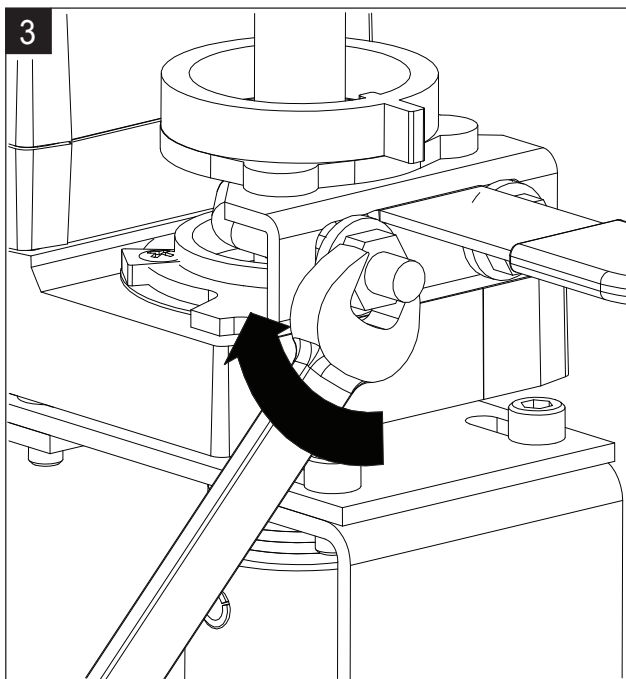

71461-00001

LM-X1 Actuators with B2 & B3 VS/VSS Ball Valves

Non-Spring Return Actuator with -3 and -SR

On/Off

Floating Point

VDC / 4 to 20 mA

On/Off

Floating Point

Triac Sink

Triac Source

Triac Sink with Separate Transformer

Non-Spring Return Actuator with MFT

On/Off

Floating Point

Notes:

- ◆ Meets cULus requirements without the need of an electrical ground connection
- Ⓐ Actuators with appliance cables are numbered.
- Ⓐ Actuators may be connected in parallel. Power consumption and input impedance must be observed.
- Ⓐ Actuators may also be powered by 24 VDC.
- Ⓐ Only connect common to neg. (-) leg of control circuits.
- Ⓐ A 500 Ω resistor converts the 4 to 20 mA control signal to 2 to 10 VDC.
- Ⓐ Control signal may be pulsed from either the Hot (Source) or Common (Sink) 24 VAC line.
- Ⓐ Contact closures A & B also can be triacs. A & B should both be closed for the triac source and open for triac sink.
- Ⓐ For triac sink the Common connection from the actuator must be connected to the Hot connection of the controller. Position feedback cannot be used with a triac sink controller. The actuator internal common reference is not compatible.
- Ⓐ Actuators with plenum rated cable do not have numbers on wires; use color codes instead.