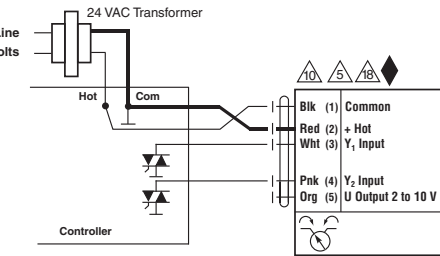

71461-00001

LM-X1 Actuators with B2 & B3 VS/VSS Ball Valves

Non-Spring Return Actuator with -3 and -SR

On/Off

Floating Point

VDC / 4 to 20 mA

On/Off

Floating Point

Triac Sink

Triac Source

Triac Sink with Separate Transformer

Non-Spring Return Actuator with MFT

On/Off

Floating Point

Notes:

- ◆ Meets cULus requirements without the need of an electrical ground connection
- Ⓐ Actuators with appliance cables are numbered.
- Ⓐ Actuators may be connected in parallel. Power consumption and input impedance must be observed.
- Ⓐ Actuators may also be powered by 24 VDC.
- Ⓐ Only connect common to neg. (-) leg of control circuits.
- Ⓐ A 500 Ω resistor converts the 4 to 20 mA control signal to 2 to 10 VDC.
- Ⓐ Control signal may be pulsed from either the Hot (Source) or Common (Sink) 24 VAC line.
- Ⓐ Contact closures A & B also can be triacs. A & B should both be closed for the triac source and open for triac sink.
- Ⓐ For triac sink the Common connection from the actuator must be connected to the Hot connection of the controller. Position feedback cannot be used with a triac sink controller. The actuator internal common reference is not compatible.
- Ⓐ Actuators with plenum rated cable do not have numbers on wires; use color codes instead.

VDC / 4 to 20 mA

Override Control Min, Mid, Max Postions

- BRN** Brown
- MARRON** Marron
- BRUN** Brun
- MARRON** Marron
- BLU** Blue
- AZUL** Azul
- BLEU** Bleu
- AZUL** Azul
- GRN** Green
- VERDE** Verde
- VERT** Vert
- VERDE** Verde
- ORG** Orange
- ORANGE** Anaranjado
- ORANGE** Anaranjado
- ORANGE** Alaranjado
- PNK** Pink
- ROSA** Rosado
- ROSA** Rosa
- ROSA** Cor-de-ros
- WHT** White
- BLANCO** Blanco
- BLANCO** Branco
- BLANCO** Branco
- RED** Red
- ROJO** Rojo
- ROUGE** Rouge
- VERMELHO** Vermelho
- BLK** Black
- NEGRO** Negro
- NOIR** Noir
- PRETO** Preto