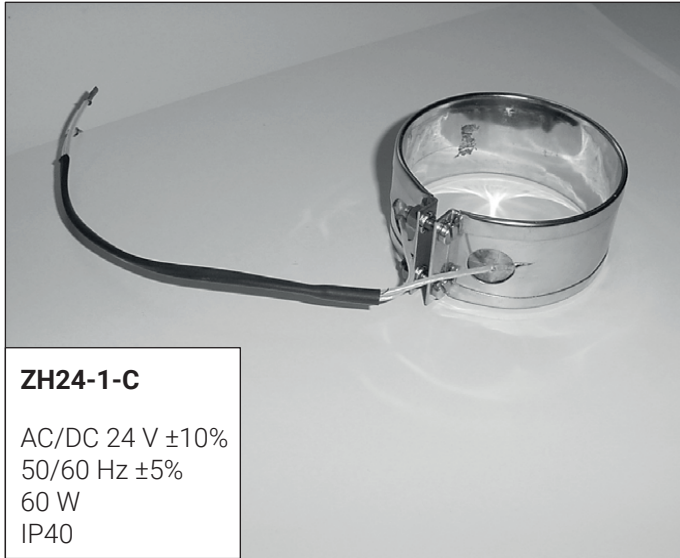

ZH24-1-C

70284-00001.F

ZH24-1-C

AC/DC 24 V $\pm 10\%$
 50/60 Hz $\pm 5\%$
 60 W
 IP40

		DN	T _V	T _H
	H6..N/R	65...100	-10...120° C	-10...40° C
	H7..N/R	65...100	-10...120° C	-10...40° C