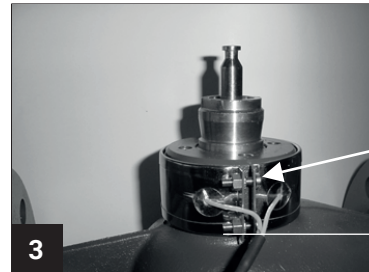

ZH24-1-C

70284-00001.F

ZH24-1-C

AC/DC 24 V $\pm 10\%$
 50/60 Hz $\pm 5\%$
 60 W
 IP40

		DN	T _V	T _H
	H6..N/R	65...100	-10...120° C	-10...40° C
	H7..N/R	65...100	-10...120° C	-10...40° C