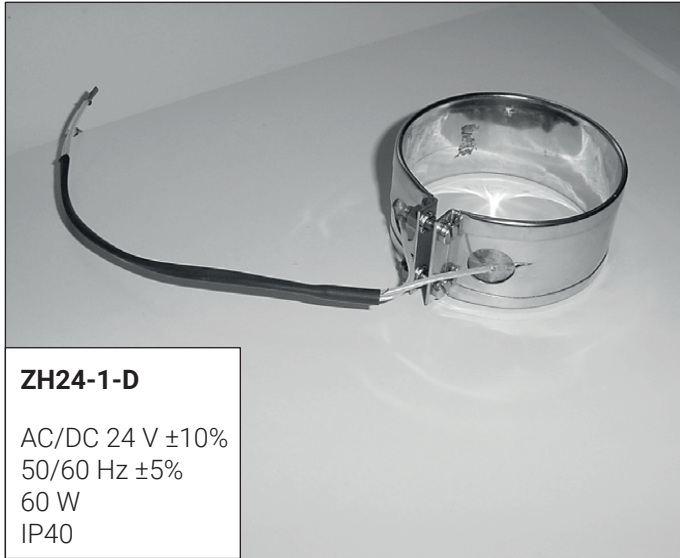

ZH24-1-D

71005-00001.

ZH24-1-D

AC/DC 24 V $\pm 10\%$
50/60 Hz $\pm 5\%$
60 W
IP40

		DN	T _V	T _H
	H7..W	200...250	-10...120° C	-10...40° C
	H7..N	125...150	-10...120° C	-10...40° C