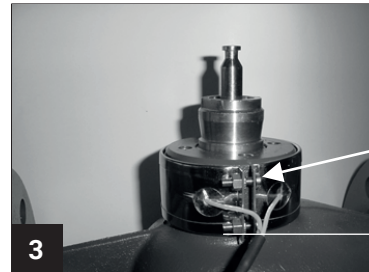

ZH24-1-D

71005-00001.

ZH24-1-D

AC/DC 24 V $\pm 10\%$
50/60 Hz $\pm 5\%$
60 W
IP40

		DN	T _V	T _H
	H7..W	200...250	-10...120° C	-10...40° C
	H7..N	125...150	-10...120° C	-10...40° C