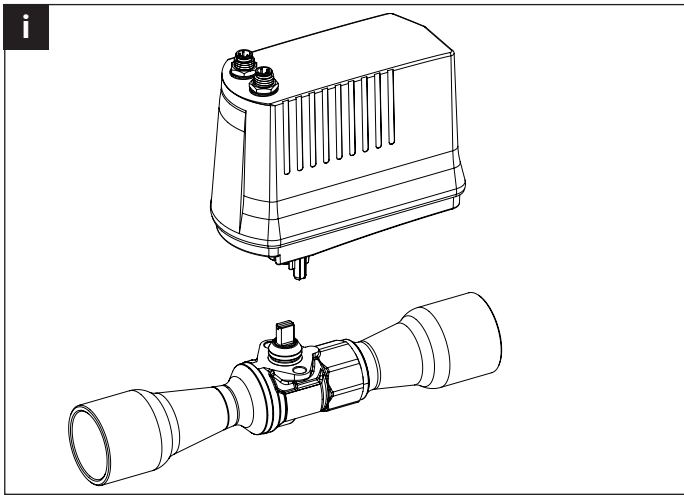

72218-00001.A

www.belimo.com/safety

AC 24 V / DC 24 V

- 1 = green
- 3 = brown
- 2 = yellow
- 4 = white

- 5 = red
- 6 = black
- 7 = blue