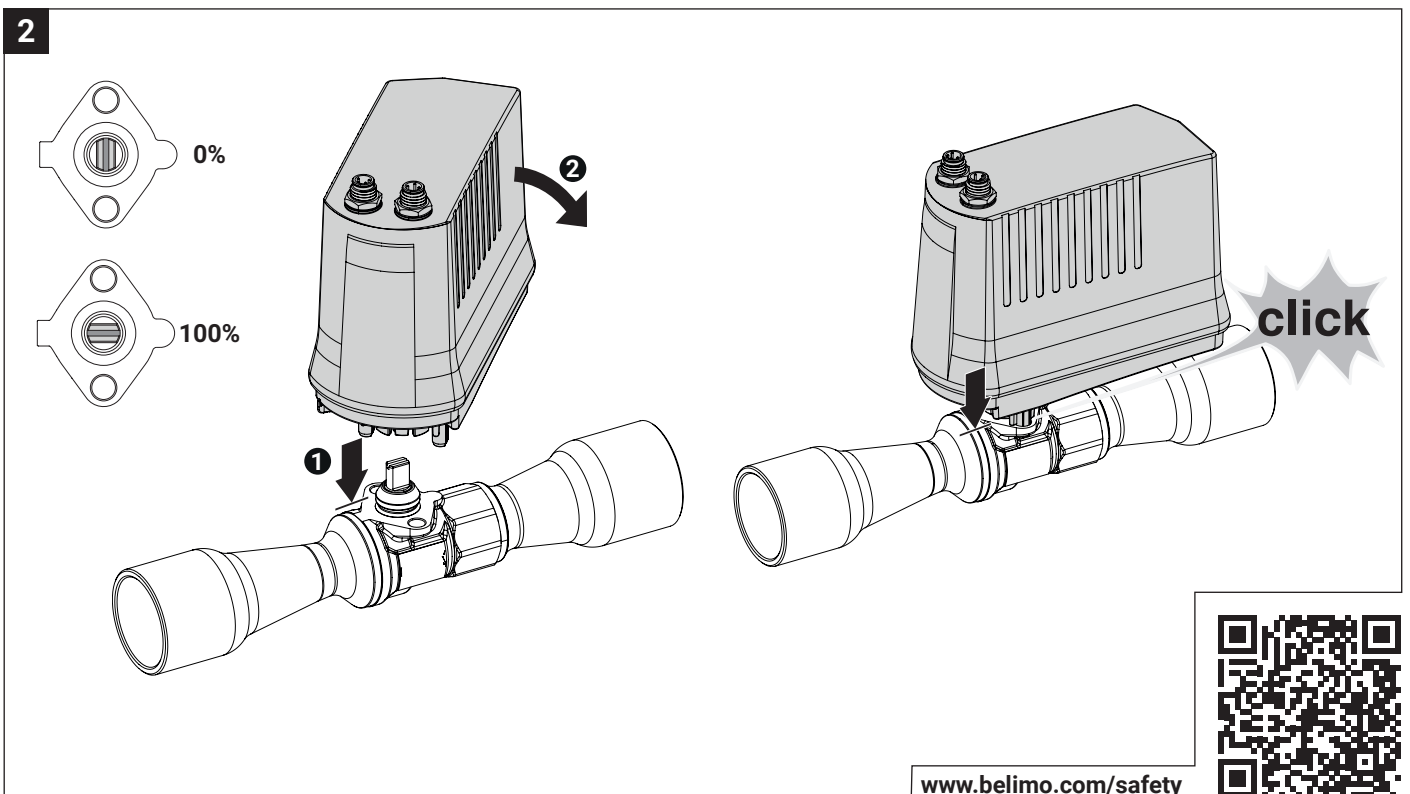

72218-00001.A

www.belimo.com/safety

AC 24 V / DC 24 V

- 1 = green
- 3 = brown
- 2 = yellow
- 4 = white

- 5 = red
- 6 = black
- 7 = blue