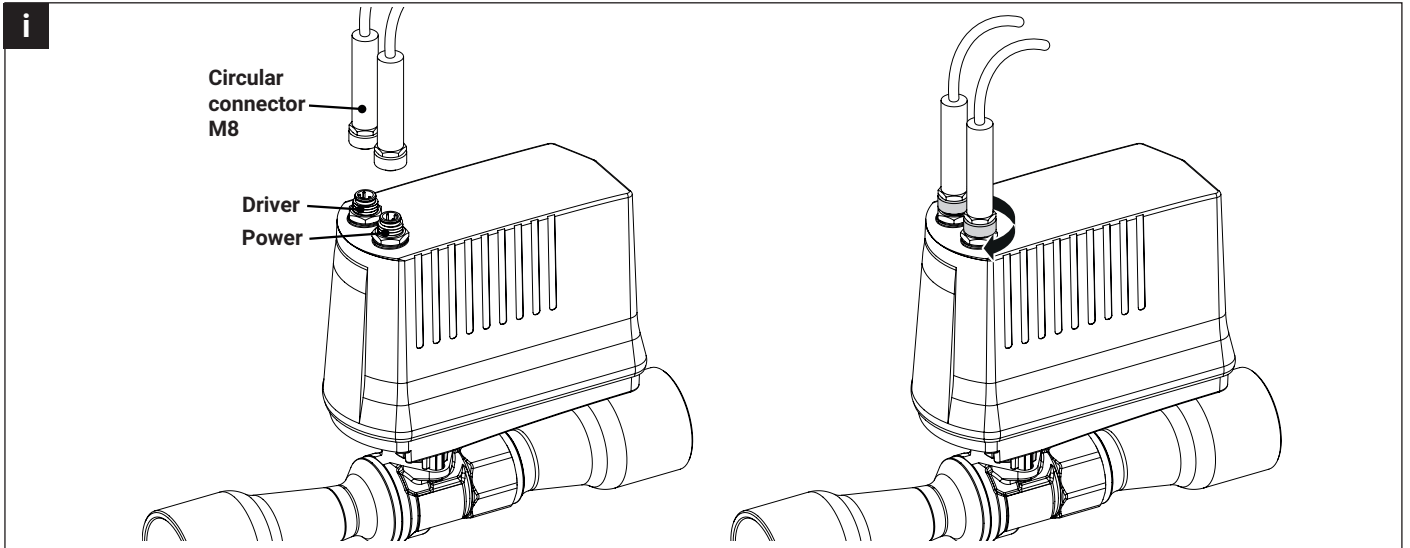

72218-00001.A

www.belimo.com/safety

AC 24 V / DC 24 V

- 1 = green
- 3 = brown
- 2 = yellow
- 4 = white

- 5 = red
- 6 = black
- 7 = blue